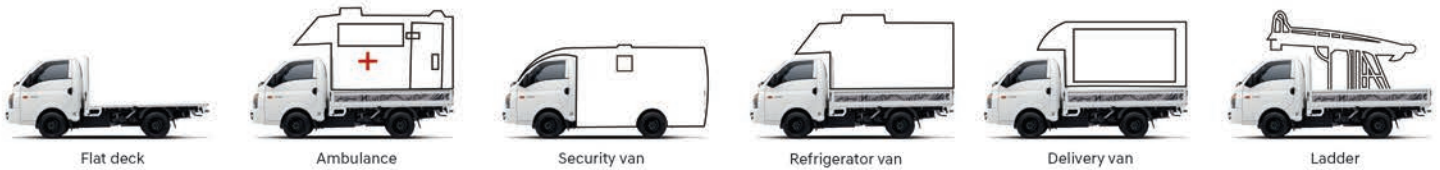

Applications

Freight & Insurance would be charged separately, at actual.